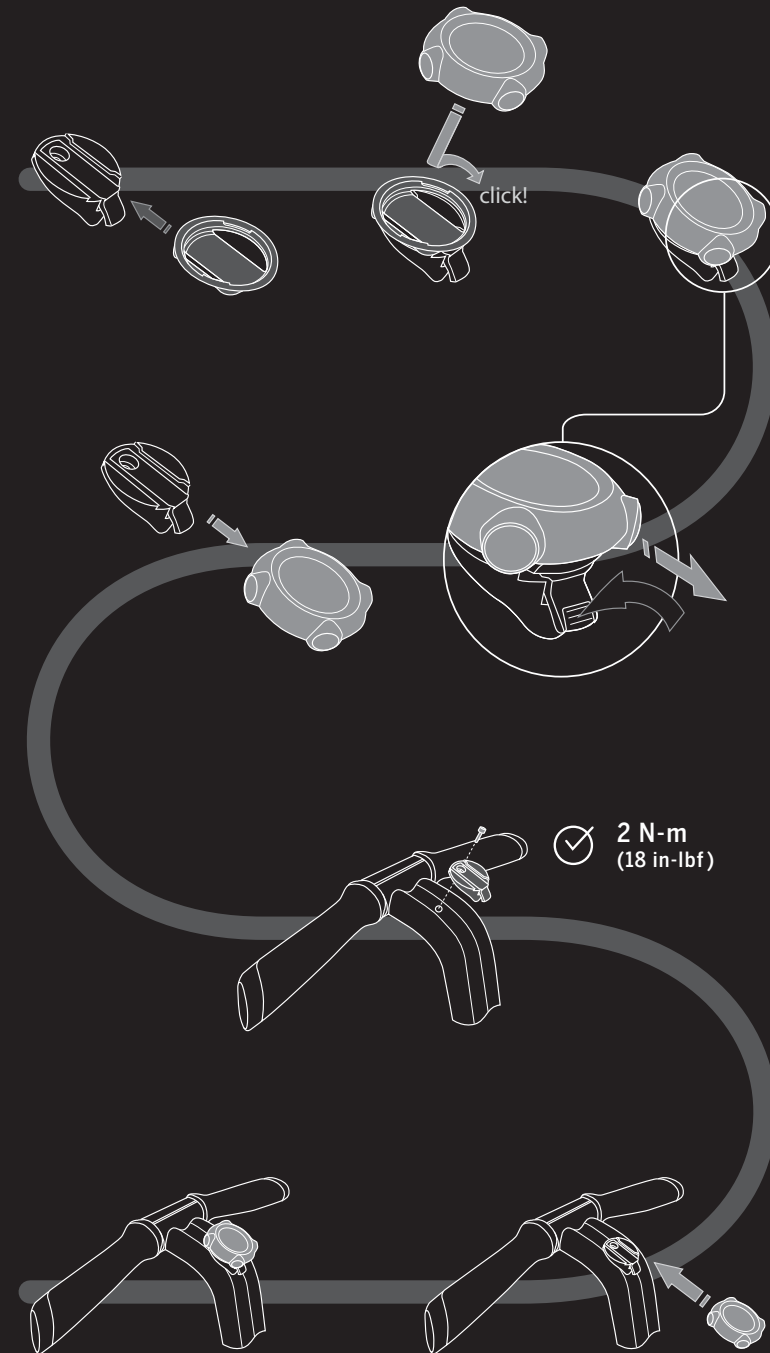

Quick Start Assembly Instructions

Segway® Personal Transporter (PT)
i2/x2 SE

1. Handlebar

2. LeanSteer™ Frame

3. Safety Check

4. Handlebar Height

5. InfoKey™ Controller

6. Battery Install