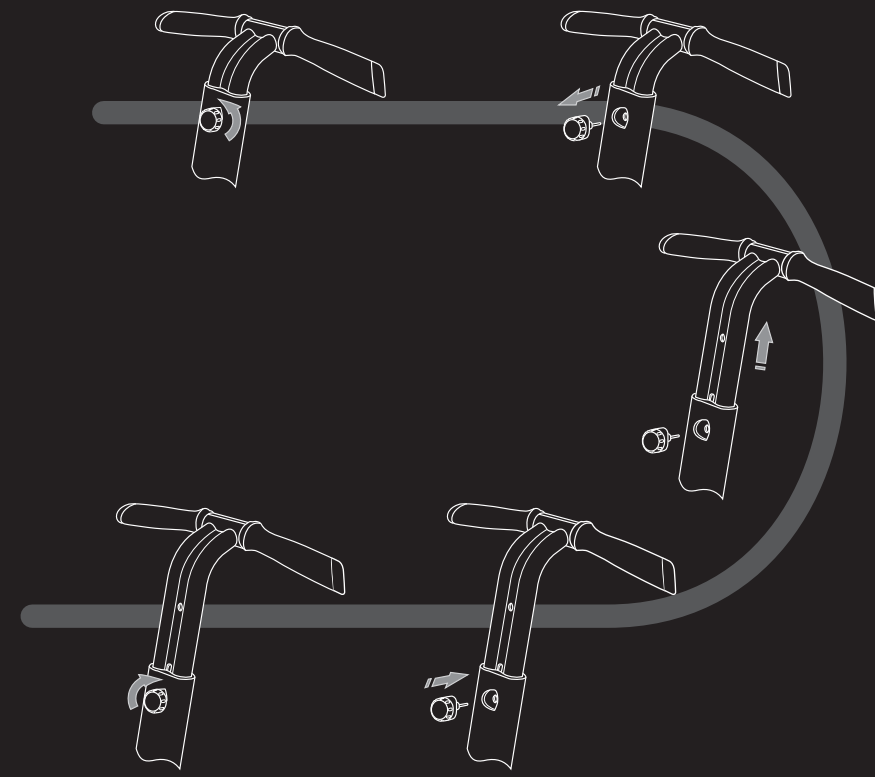

Quick Start Assembly Instructions

Segway® Personal Transporter (PT)
i2/x2 SE

1. Handlebar

2. LeanSteer™ Frame

3. Safety Check

4. Handlebar Height

5. InfoKey™ Controller

6. Battery Install